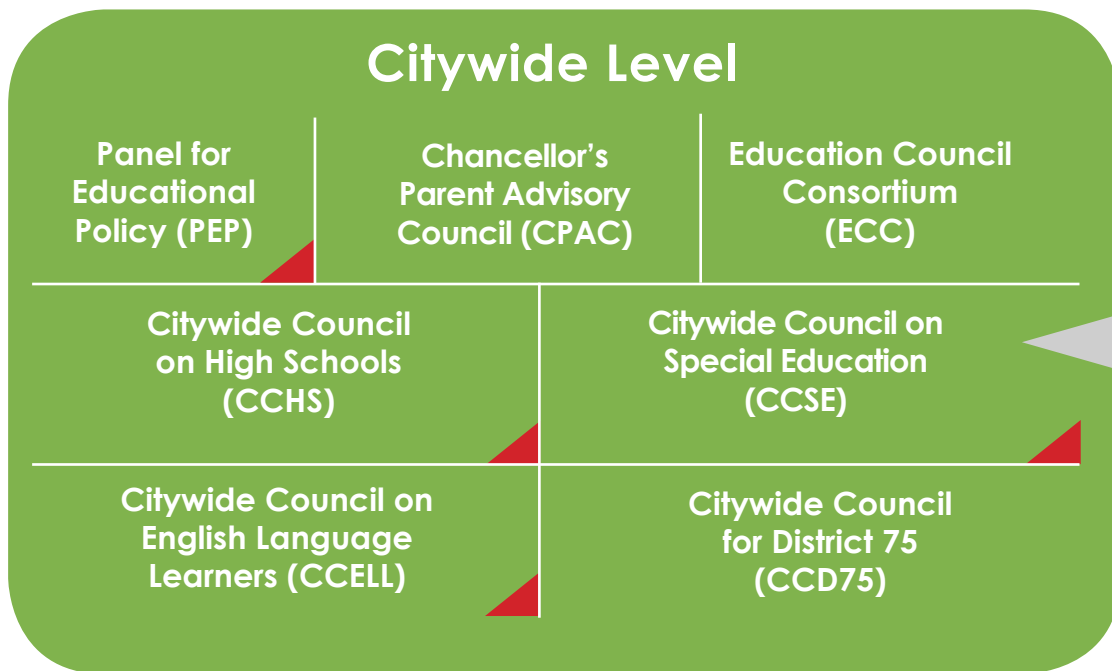

New York City Schools Parent and Community Leadership Structure

Citywide Level

DOE Support

Office of Family and Community Empowerment

District/Borough Level

District/High School Family Leadership Coordinators (FLCs)

School Level

School Parent Coordinators (PCs)

Division of Community Empowerment, Partnerships and Communication